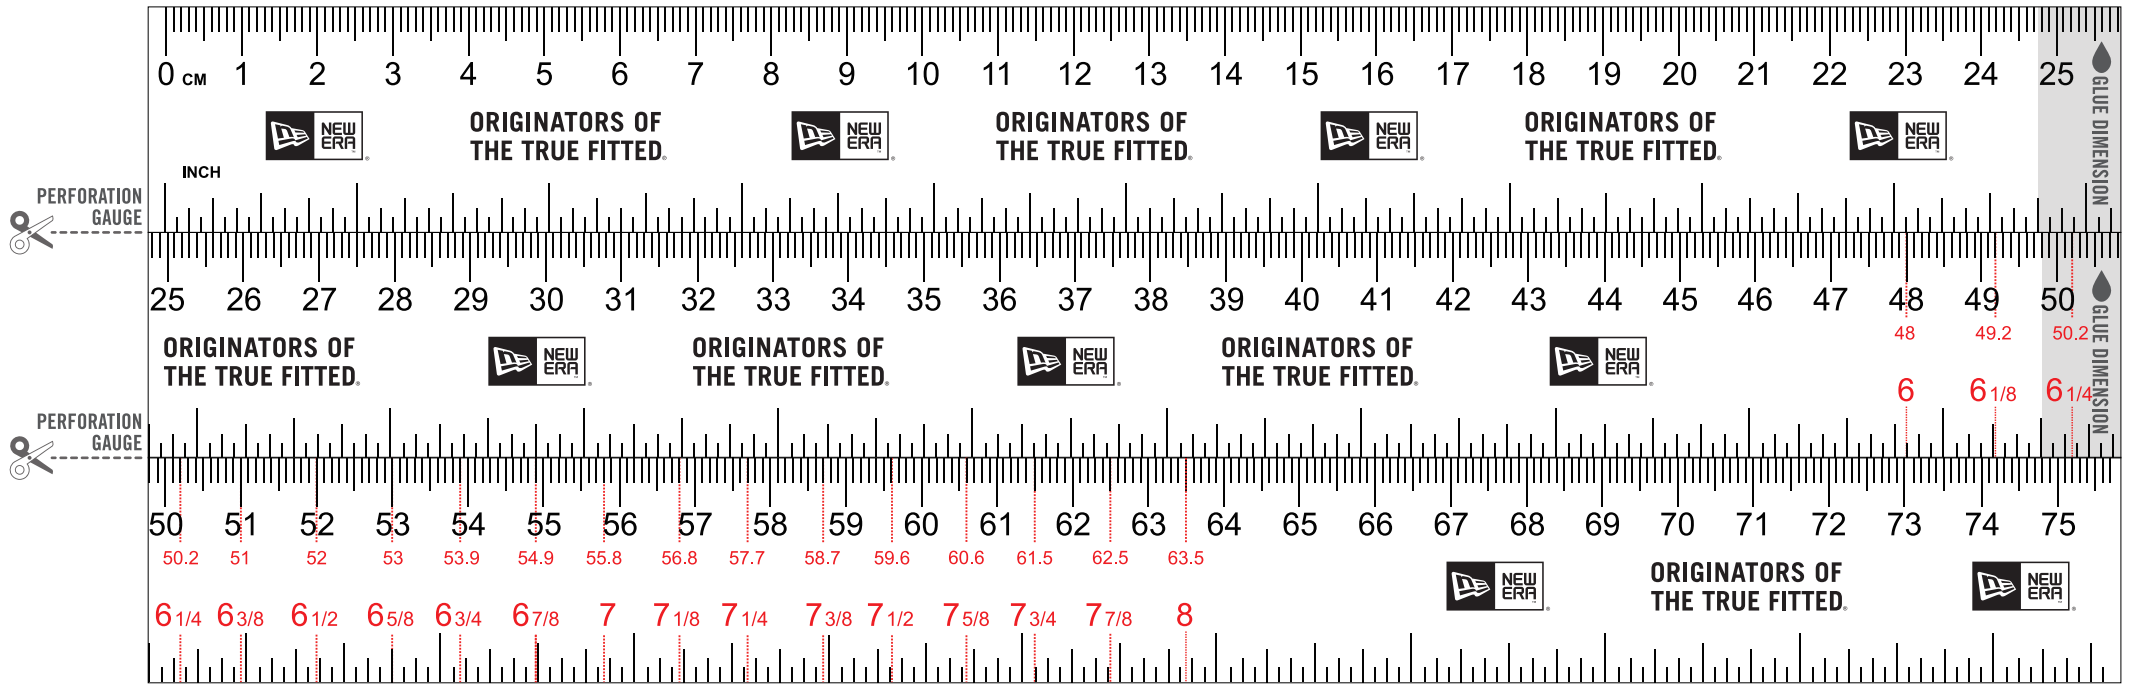

SIZE RULER

INSTRUCTIONS

----- PERFORATION GAUGE

----- GLUE DIMENSION